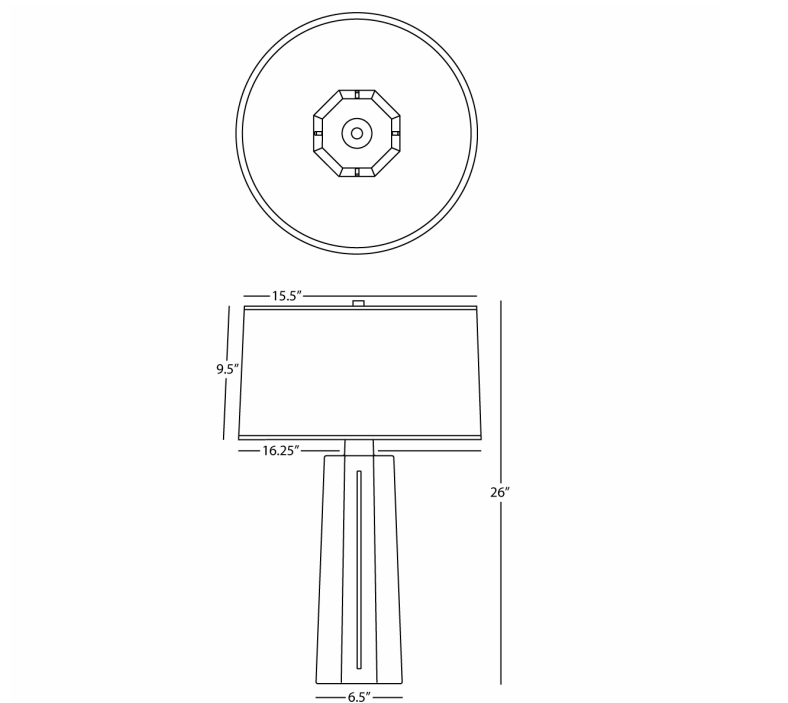

MASON

ML960

Table Lamp

1-150W Max.

Bulb Type: A

Switch: 3-Way

Melon Glazed Ceramic

Polished Nickel Accents

Oyster Linen Shade

See Delta/ Mason Table for Color Options

** Available for Quick SHIP **