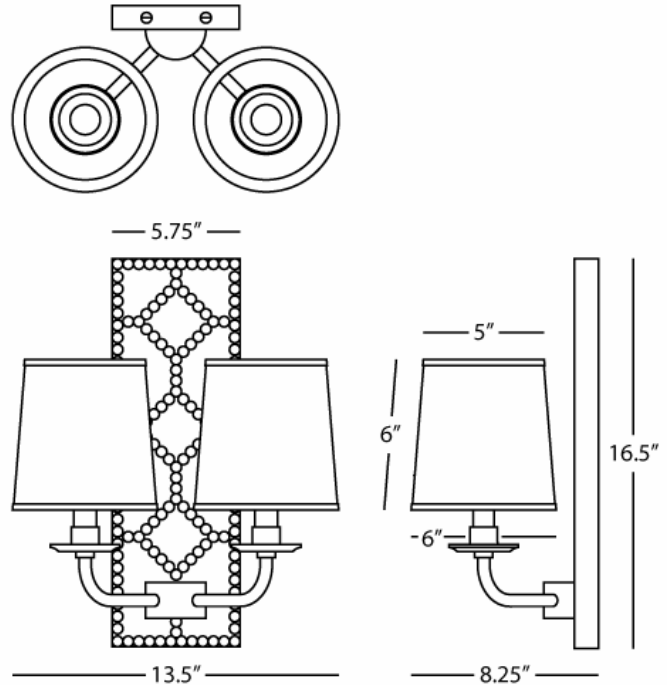

WILLIAMSBURG

LIGHTFOOT

1030

Double Sconce

2-60W Max.

Bulb Type: B, Candelabra Base

Direct Wire Only

Backplate Upholstered in English Ochre Leather

w/ Nailhead Detail

Aged Brass Accents

Fondine Fabric Shades

FINISH OPTIONS:

S1030 - Polished Nickel Accents

Z1030 - Deep Patina Bronze Accents

** Available for Quick SHIP **